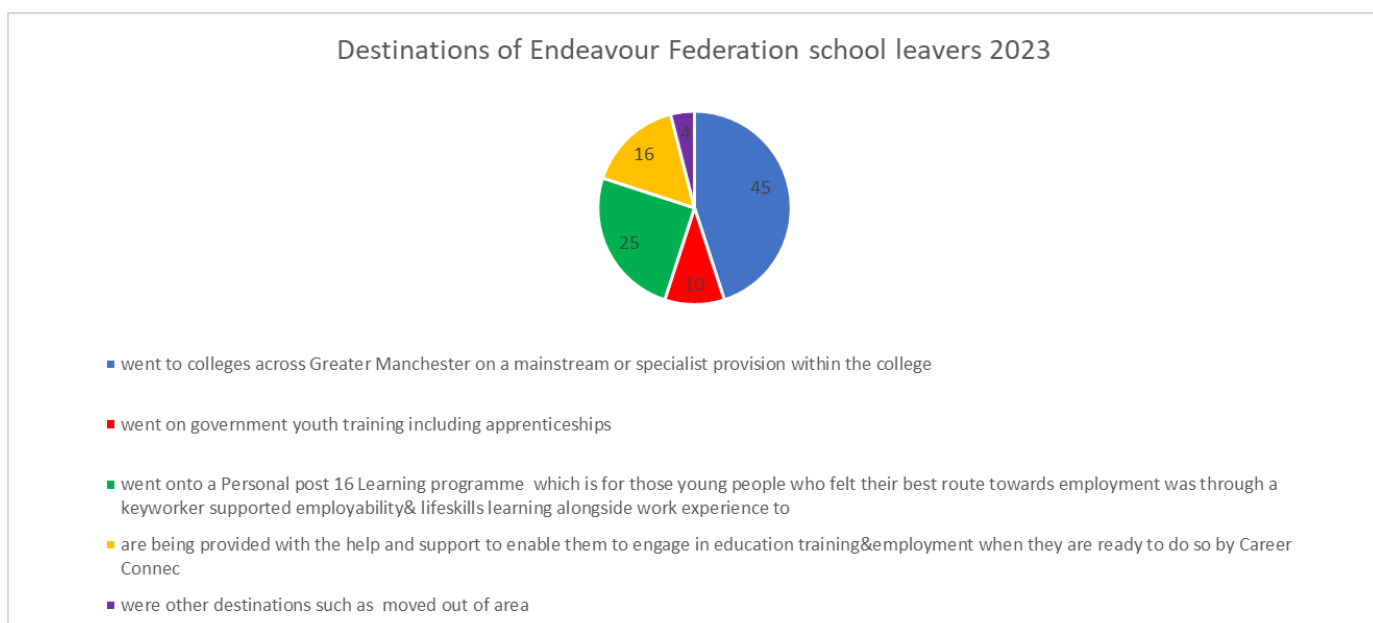

## Destinations of Endeavour Federation school leavers 2023

The chart below shows you where our year 11 leavers went on leaving the Federation in 2023 .

As the chart shows

- 45% went to colleges across Greater Manchester on a mainstream or specialist provision within the college
- 10% went on government youth training including apprenticeships
- 25% went onto a Personal post 16 Learning programme which is for those young people who felt their best route towards employment was through a keyworker supported employability & life skills learning alongside work experience to
- 16% are being provided with the help and support to enable them to engage in education training & employment when they are ready to do so by Career Connect
- 4% were other destinations such as moved out of area