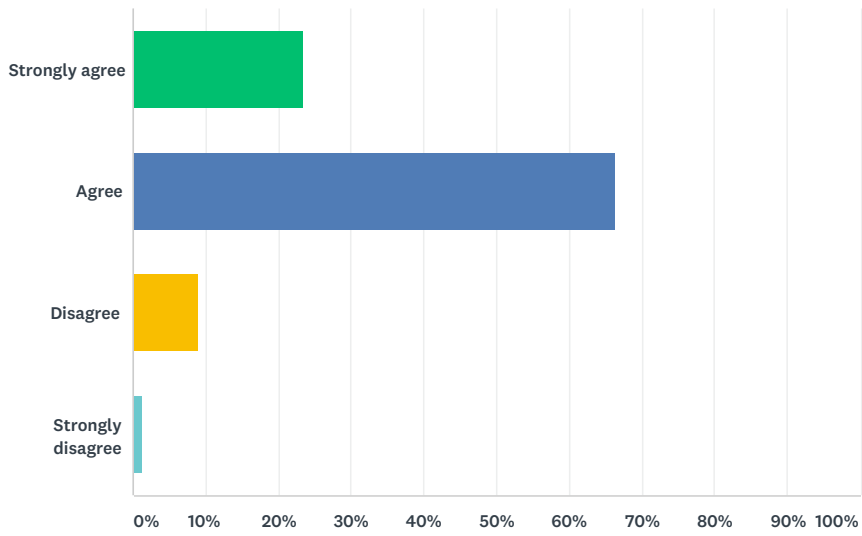

### Q6 Adults care about me

Answered: 78 Skipped: 0

ANSWER CHOICES	RESPONSES	
Strongly agree	34.62%	27
Agree	56.41%	44
Disagree	8.97%	7
Strongly disagree	0.00%	0
TOTAL		78

### Q7 The school helps me to be healthy

Answered: 78 Skipped: 0

ANSWER CHOICES	RESPONSES	
Strongly agree	12.82%	10
Agree	60.26%	47
Disagree	23.08%	18
Strongly disagree	3.85%	3
<b>TOTAL</b>		<b>78</b>

### Q8 Teachers are interested in my views

Answered: 77 Skipped: 1

ANSWER CHOICES	RESPONSES	
Strongly agree	23.38%	18
Agree	66.23%	51
Disagree	9.09%	7
Strongly disagree	1.30%	1
<b>TOTAL</b>		<b>77</b>