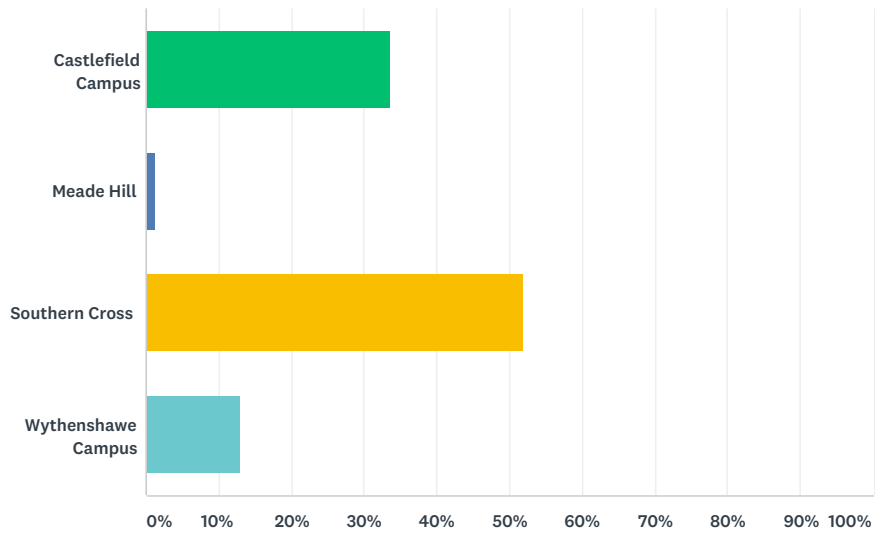

## Q1 My school is:

Answered: 77 Skipped: 1

ANSWER CHOICES	RESPONSES	
Castlefield Campus	33.77%	26
Meade Hill	1.30%	1
Southern Cross	51.95%	40
Wythenshawe Campus	12.99%	10
<b>TOTAL</b>		<b>77</b>

## Q2 I enjoy school

Answered: 77 Skipped: 1

ANSWER CHOICES	RESPONSES	
Strongly agree	5.19%	4
Agree	63.64%	49
Disagree	23.38%	18
Strongly disagree	7.79%	6
<b>TOTAL</b>		<b>77</b>