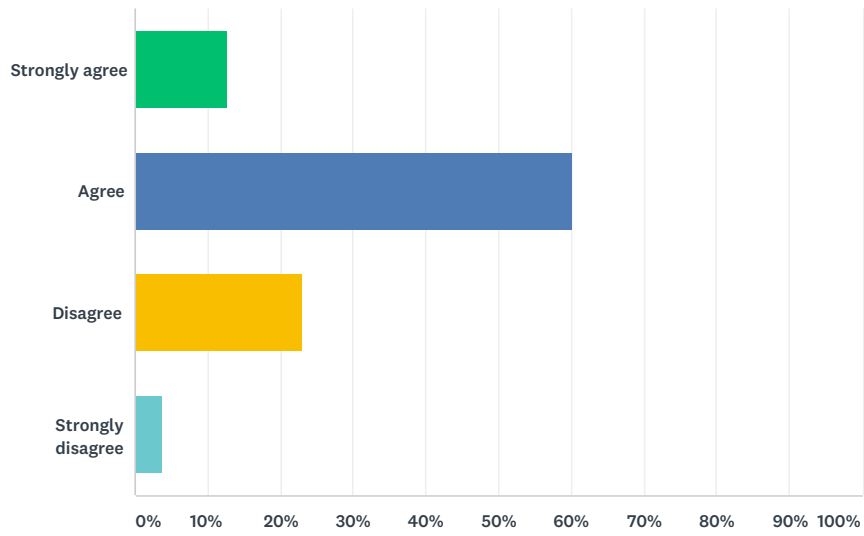

### Q6 Adults care about me

Answered: 78 Skipped: 0

ANSWER CHOICES	RESPONSES	
Strongly agree	34.62%	27
Agree	56.41%	44
Disagree	8.97%	7
Strongly disagree	0.00%	0
TOTAL		78

### Q7 The school helps me to be healthy

Answered: 78 Skipped: 0

ANSWER CHOICES	RESPONSES	
Strongly agree	12.82%	10
Agree	60.26%	47
Disagree	23.08%	18
Strongly disagree	3.85%	3
<b>TOTAL</b>		<b>78</b>

### Q8 Teachers are interested in my views

Answered: 77 Skipped: 1

ANSWER CHOICES	RESPONSES	
Strongly agree	23.38%	18
Agree	66.23%	51
Disagree	9.09%	7
Strongly disagree	1.30%	1
<b>TOTAL</b>		<b>77</b>