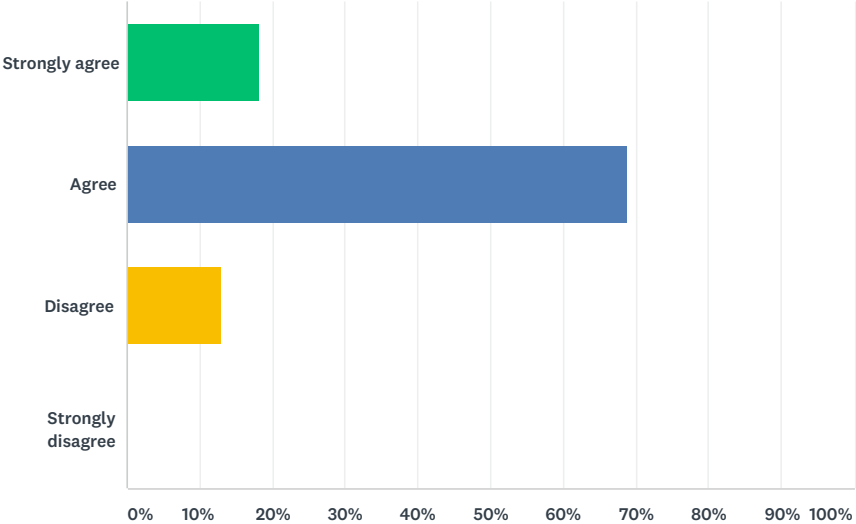

## Q4 I learn a lot in lessons

Answered: 77 Skipped: 1

ANSWER CHOICES	RESPONSES	
Strongly agree	19.48%	15
Agree	64.94%	50
Disagree	11.69%	9
Strongly disagree	3.90%	3
<b>TOTAL</b>		<b>77</b>

### Q5 Staff help me to manage my behaviour

Answered: 77 Skipped: 1

ANSWER CHOICES	RESPONSES	
Strongly agree	18.18%	14
Agree	68.83%	53
Disagree	12.99%	10
Strongly disagree	0.00%	0
TOTAL		77