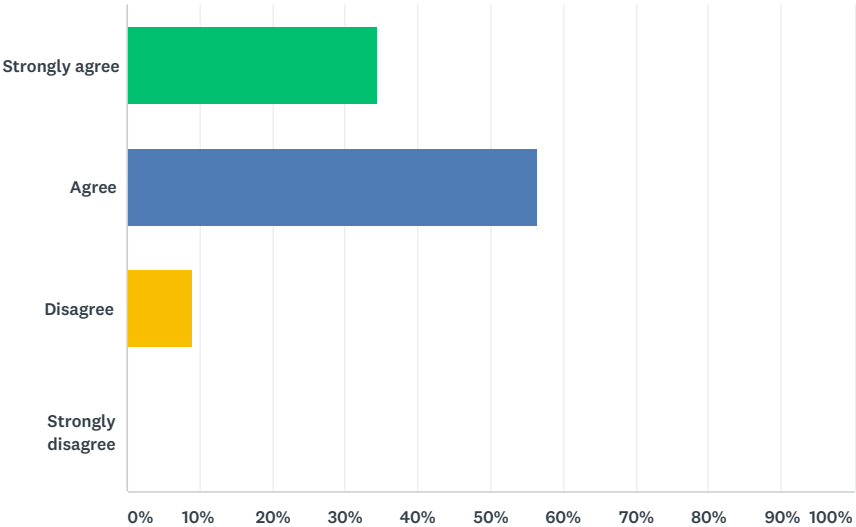

## Q4 I learn a lot in lessons

Answered: 77 Skipped: 1

ANSWER CHOICES	RESPONSES	
Strongly agree	19.48%	15
Agree	64.94%	50
Disagree	11.69%	9
Strongly disagree	3.90%	3
<b>TOTAL</b>		<b>77</b>

### Q5 Staff help me to manage my behaviour

Answered: 77 Skipped: 1

ANSWER CHOICES	RESPONSES	
Strongly agree	18.18%	14
Agree	68.83%	53
Disagree	12.99%	10
Strongly disagree	0.00%	0
TOTAL		77

### Q6 Adults care about me

Answered: 78 Skipped: 0

ANSWER CHOICES	RESPONSES	
Strongly agree	34.62%	27
Agree	56.41%	44
Disagree	8.97%	7
Strongly disagree	0.00%	0
TOTAL		78