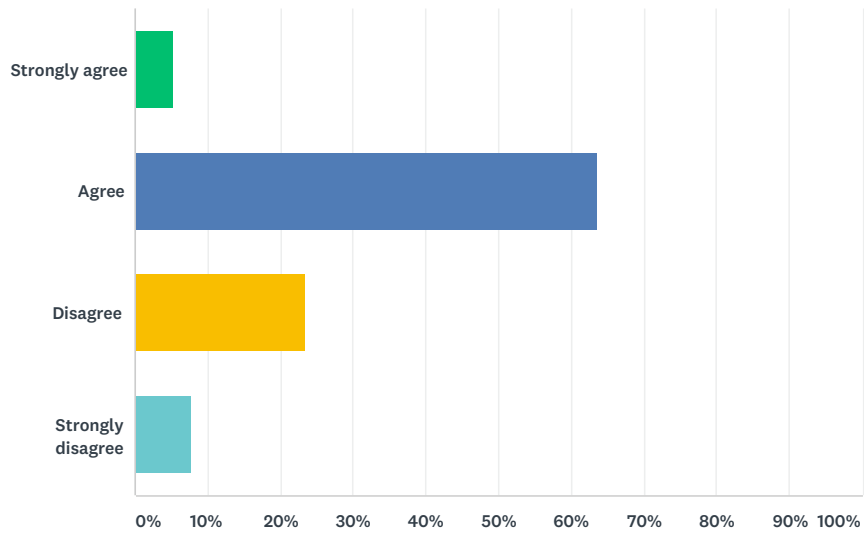

## Q1 My school is:

Answered: 77 Skipped: 1

ANSWER CHOICES	RESPONSES	
Castlefield Campus	33.77%	26
Meade Hill	1.30%	1
Southern Cross	51.95%	40
Wythenshawe Campus	12.99%	10
<b>TOTAL</b>		<b>77</b>

## Q2 I enjoy school

Answered: 77 Skipped: 1

ANSWER CHOICES	RESPONSES	
Strongly agree	5.19%	4
Agree	63.64%	49
Disagree	23.38%	18
Strongly disagree	7.79%	6
<b>TOTAL</b>		<b>77</b>